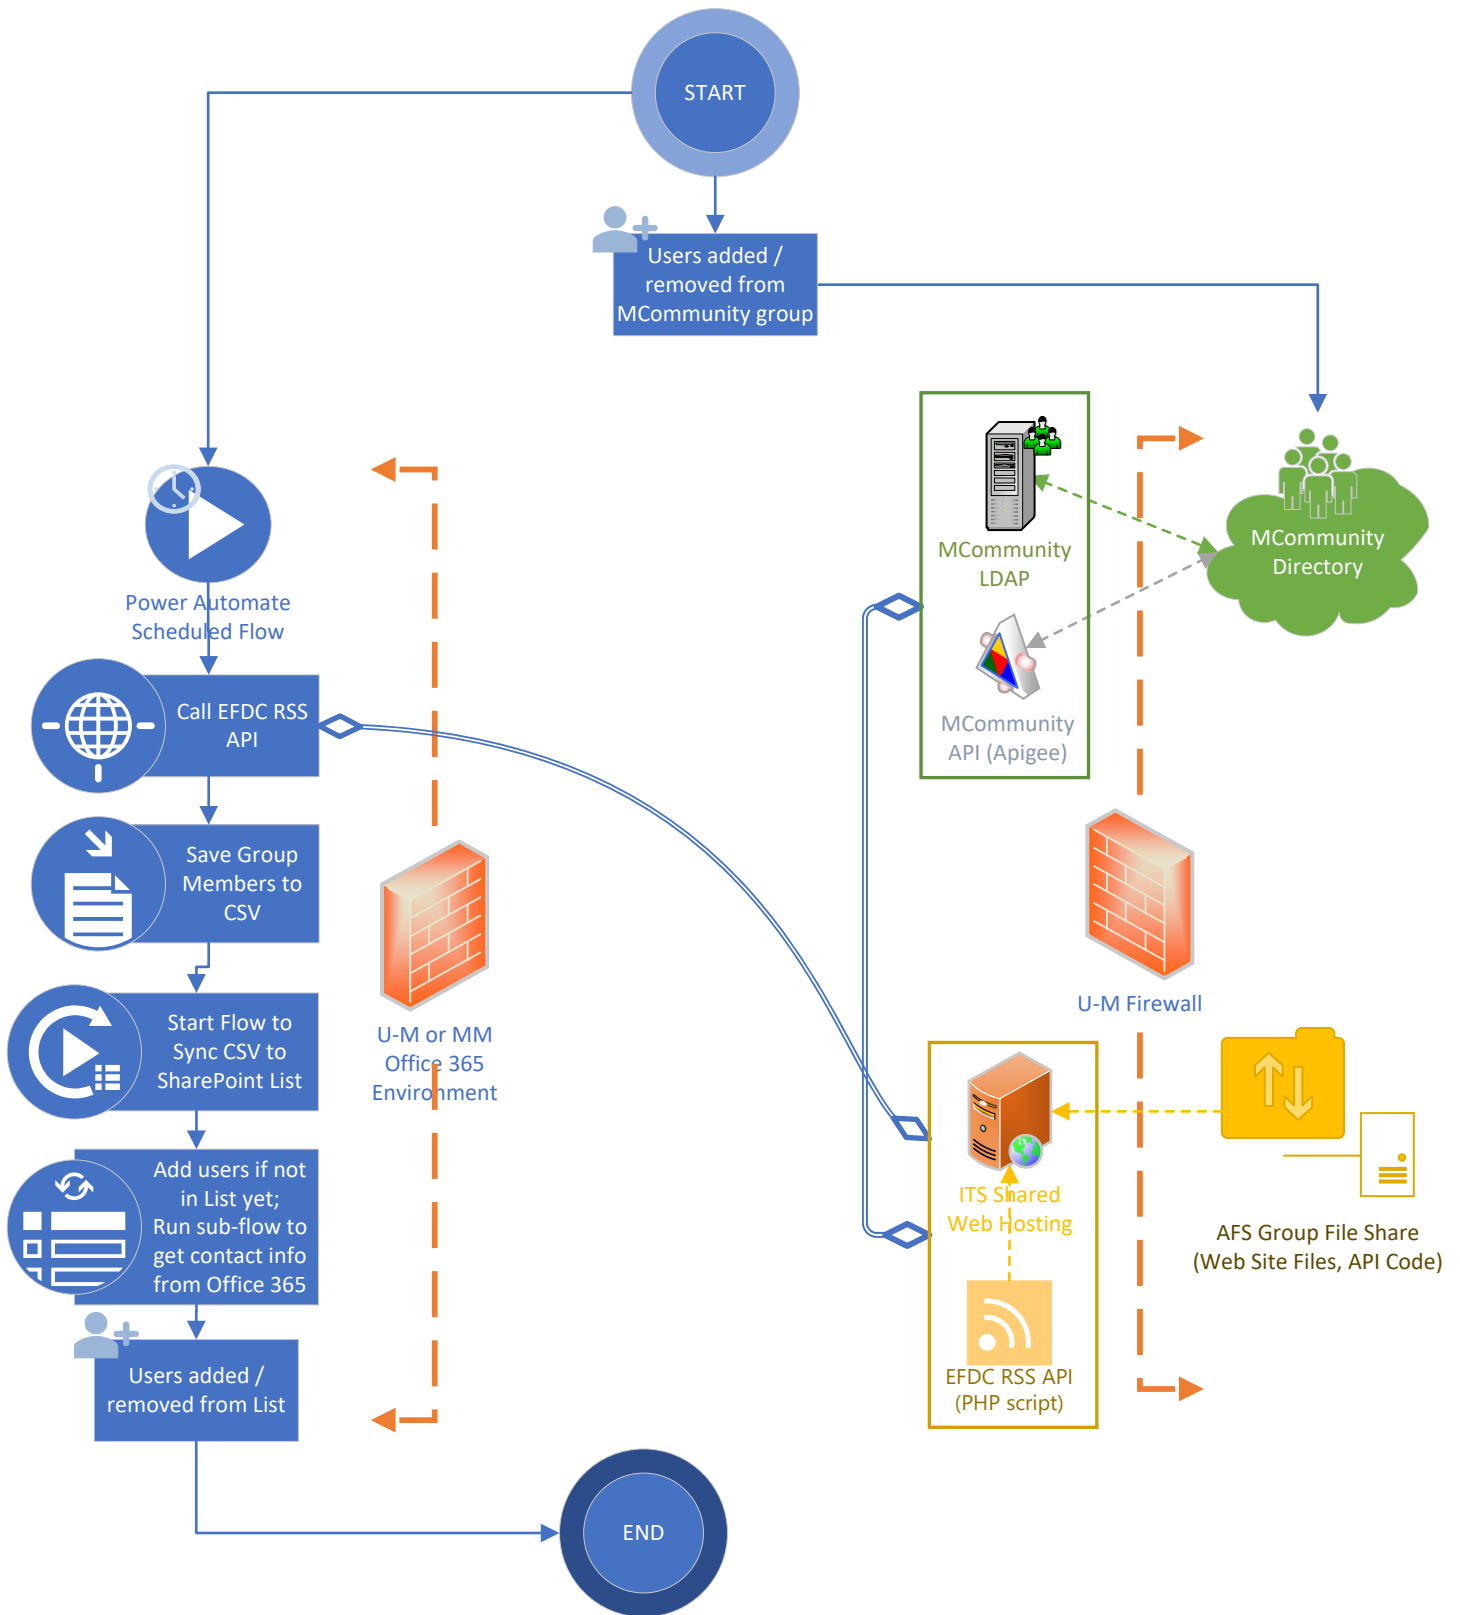

MCommunity to SharePoint Sync Architecture and Data Flow

PHP + RSS Approach

Components used to sync MCommunity group members to a SharePoint list, using a PHP-based API, RSS and Power Automate.

MCommunity to SharePoint Sync Architecture and Data Flow

Python + OneDrive Approach

Components used to sync MCommunity group members to a SharePoint list, using a Python script, OneDrive app, and Power Automate.

MCommunity to SharePoint Sync Architecture and Data Flow

Office 365 Group Sync Approach

Components used to sync MCommunity group members to a SharePoint list, using an Power Automate and ITS IA's O365 Sync.