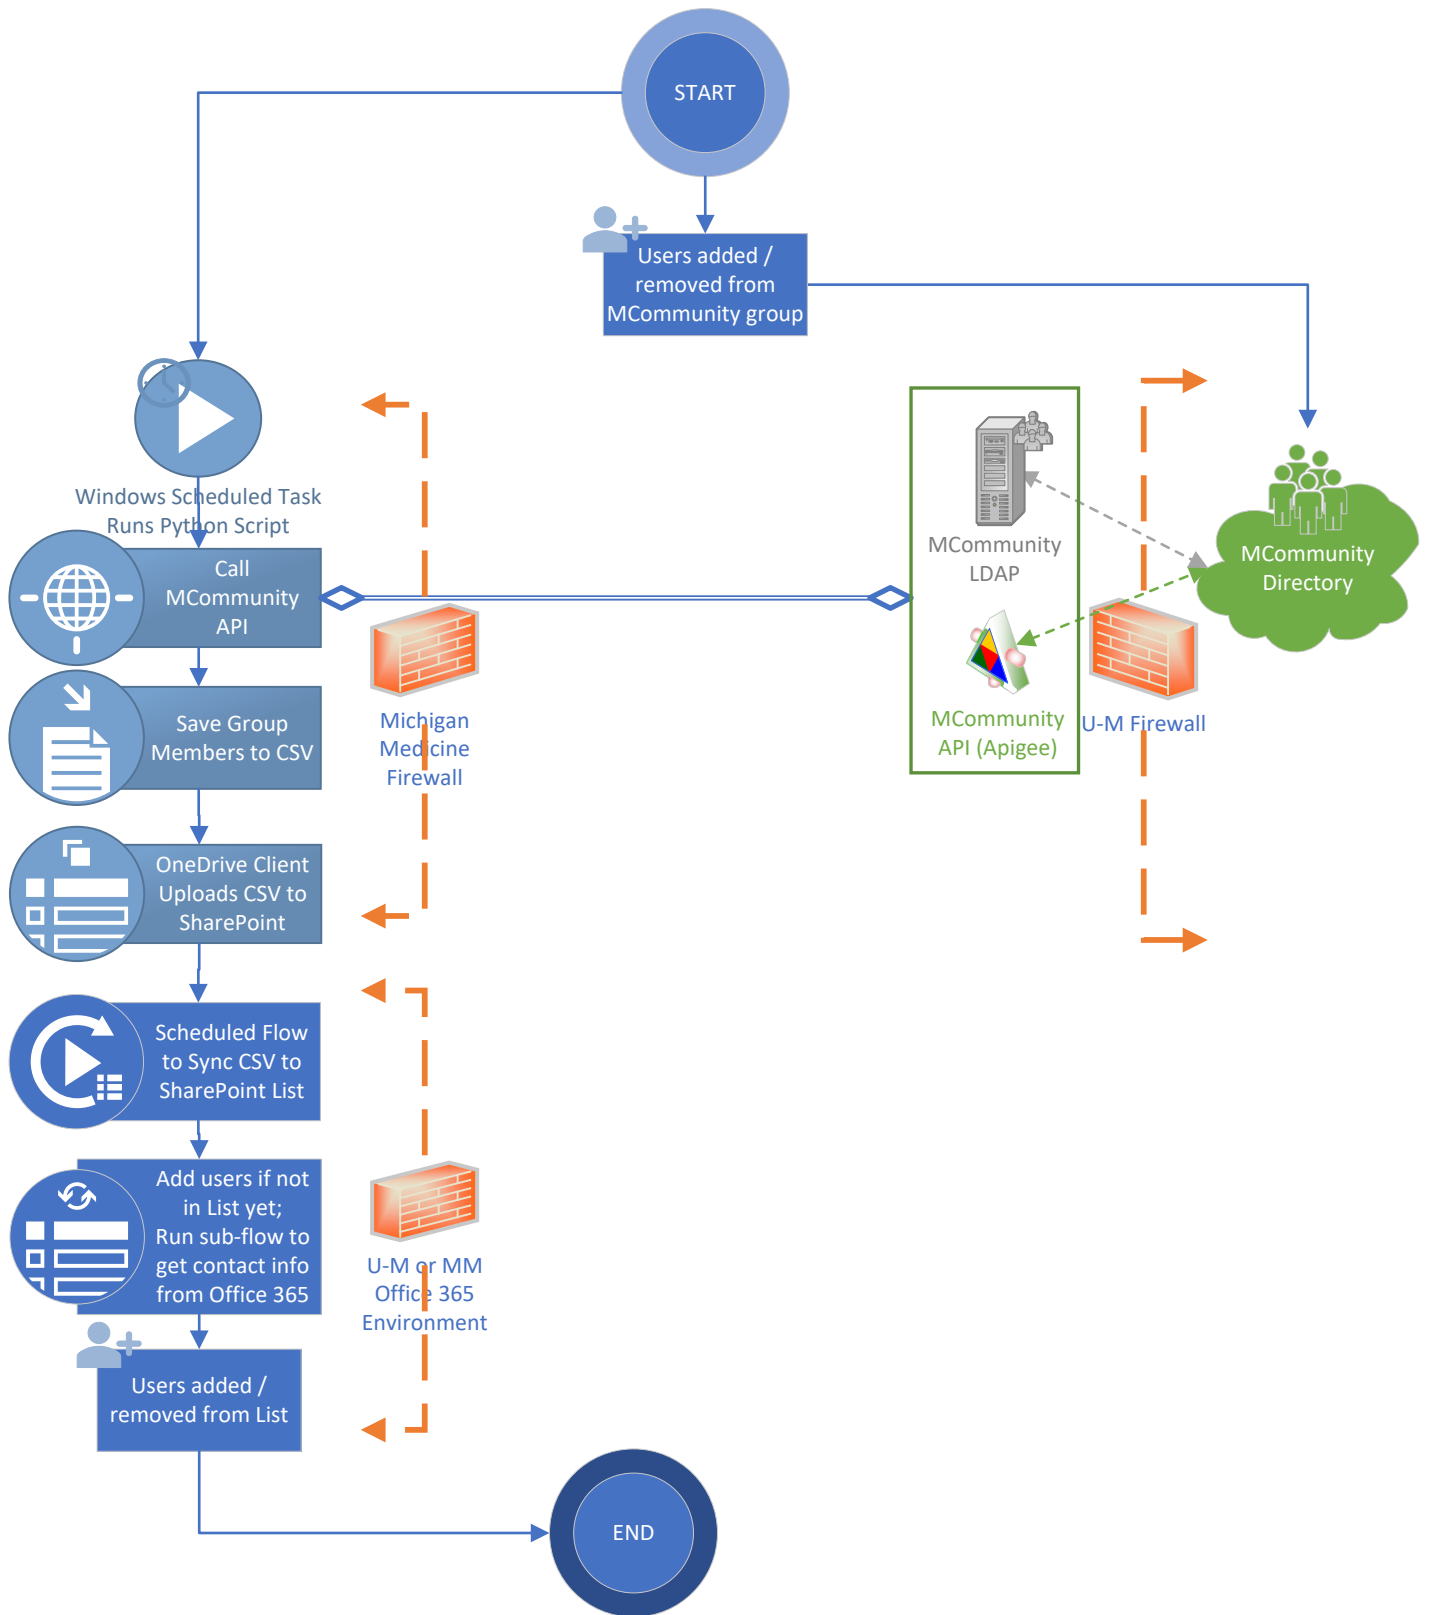

MCommunity to SharePoint Sync Architecture and Data Flow

PHP + RSS Approach

Components used to sync MCommunity group members to a SharePoint list, using a PHP-based API, RSS and Power Automate.

MCommunity to SharePoint Sync Architecture and Data Flow

Python + OneDrive Approach

Components used to sync MCommunity group members to a SharePoint list, using a Python script, OneDrive app, and Power Automate.

MCommunity to SharePoint Sync Architecture and Data Flow

Office 365 Group Sync Approach

Components used to sync MCommunity group members to a SharePoint list, using an Power Automate and ITS IA's O365 Sync.